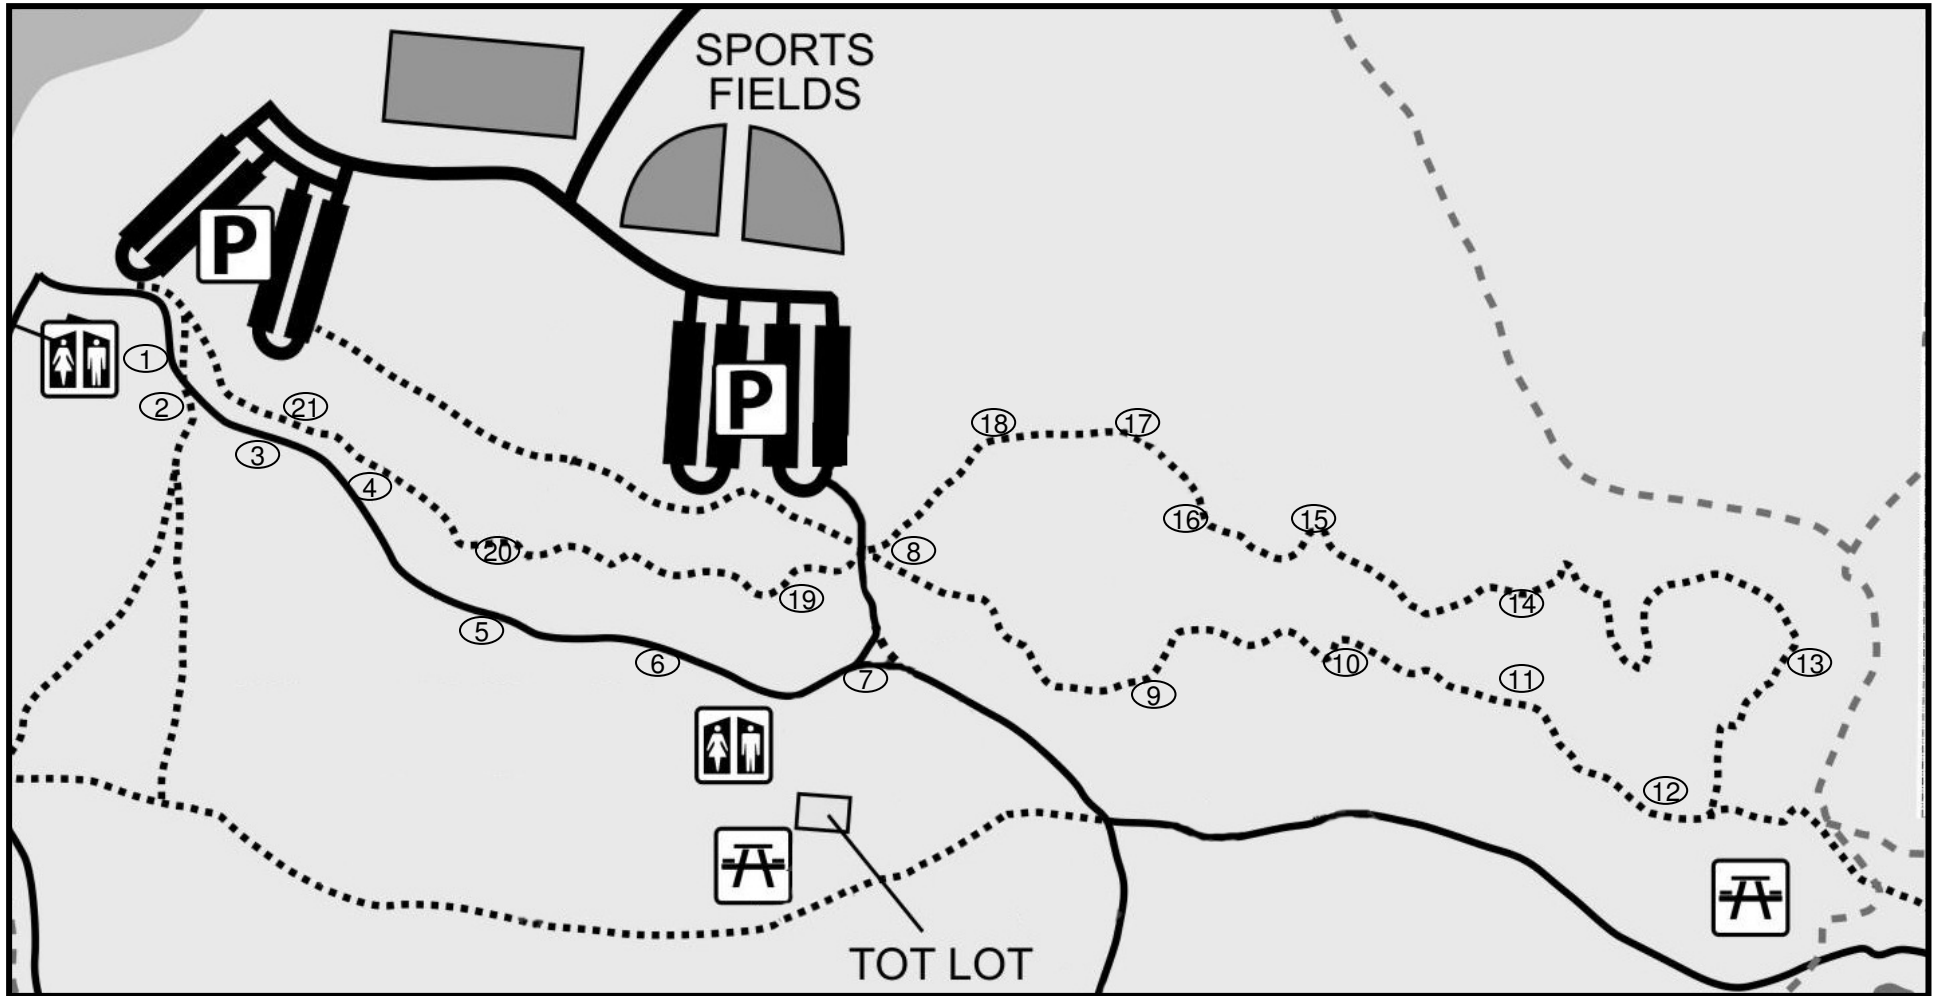

Maybury State Park

Woodland Nature Trail

○ = Nature trail topics, as shown in topic list

Nature Trail Topics:

(as shown on map)

1. Butterfly Garden
2. Poison Ivy
3. Shagbark Hickory
4. American Basswood
5. Maple Trees
6. Observing Wildlife
7. The Oaks
8. American Beech
9. Forest Birds
10. Forest Community
11. Wetland Wildlife
12. Wetlands
13. Black Cherry
14. Wetland Plants
15. Fallen Timbers
16. Maybury Geology
17. Eastern Bluebirds
18. Open Fields
19. Forest Understory
20. Forest Wildflowers
21. Invasive Plants

Friends of Maybury State Park

20145 Beck Road

Northville, MI 48167-1758

Website: friendsofmaybury.org

Park Office: 248 349-8390

Maybury State Park

Woodland Nature Trail

Maybury State Park contains almost 1000 acres of mature forests, and is home to a variety of wildlife. The Woodland nature trail includes 21 interpretive markers over a 1 1/2 mile loop of paved and natural hiking paths. Explore the natural beauty that is Maybury – trees, wetlands, and prairies, teeming with wildlife.